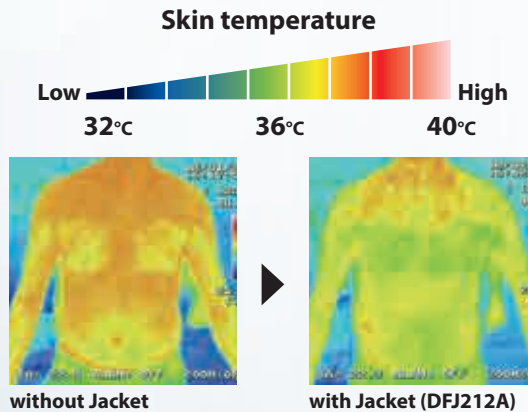

Makita's original "Air circulation inner"

Breathable lining

AIR CIRCULATION

The fan unit enables fresh air to continuously enter through the outer shell and to circulate between the outer shell and inner lining throughout the jacket, keeping you cool and comfortable.

Comparison of body temperature rise during work

Skin temperature after a 10-minute work under temperature of 35°C and humidity of 60%

Never use the fan jacket where temperature reaches more than 50°C (122°F). Otherwise it may cause burns on your skin. Also avoid using in high humidity.