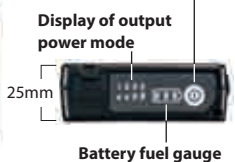

Net weight
0.37 kg

Also can be used as a mobile battery (USB Type C)

- BL1055B also can be used as a mobile battery for charging mobile devices such as smartphones via 5V/1.5A type C USB port.
- BL1055B can output power via the USB port simultaneously while supplying power to fan-cooling or heated items via DC output jack.
- by using an input/output USB port