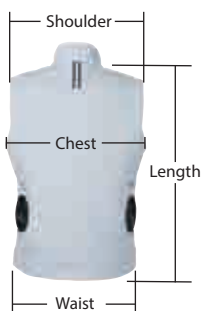

Cordless Heated Blanket

CB100D
DCB200

Jacket Size

Vest photo: DFV210A

Jacket photo: DFJ216A

Asian Size/EU&US Size (in cm)

DFV215A	S	M	L	XL	2XL	3XL
Length	63/67	65/69	67/71	69/72	71/73	73/74
Shoulder	39/43	41/45	43/47	45/49	47/51	49/53
Chest	106/113	111/118	116/123	121/128	126/133	131/138
Waist	100/107	105/112	110/117	115/122	120/127	125/132
DFV214A	FA (S~L)		FB (XL~3XL)			
Length	49/53		55/57			
Shoulder	39/41		42/44			
Chest	103~122/110~129			112~131/119~138		
Waist	98~117/105~124			107~126/114~133		
DFV210A	S	M	L	XL	2XL	3XL
Length	63/67	65/69	67/71	69/72	71/73	73/74
Shoulder	39/43	41/45	43/47	45/49	47/51	49/53
Chest	106/113	111/118	116/123	121/128	126/133	131/138
Waist	100/107	105/112	110/117	115/122	120/127	125/132
DFJ212A	S	M	L	XL	2XL	3XL
Length	62/66	64/68	66/70	68/71	70/72	72/73
Shoulder	40/44	42/46	44/48	46/50	48/52	50/54
Sleeve	79/87	82/90	85/93	88/95	91/97	92/99
Chest	108/117	113/122	118/127	123/132	128/137	133/142
Waist	102/111	107/116	112/121	117/126	122/131	127/136