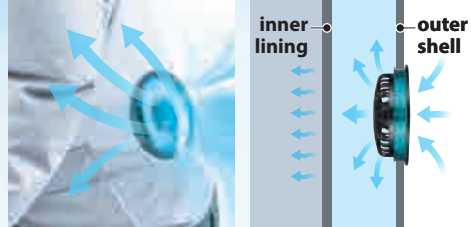

Fan units

BL
MOTOR

Thin, flat Fan units do not disturb your operation.

XPT

Removable fan cover allows for easy cleaning of fan blades.

Increased air flow, compact design and low noise level

Thickness **38**mm

Makita's original "Air circulation inner"

Breathable lining

AIR CIRCULATION

The fan unit enables fresh air to continuously enter through the outer shell and to circulate between the outer shell and inner lining throughout the jacket, keeping you cool and comfortable.