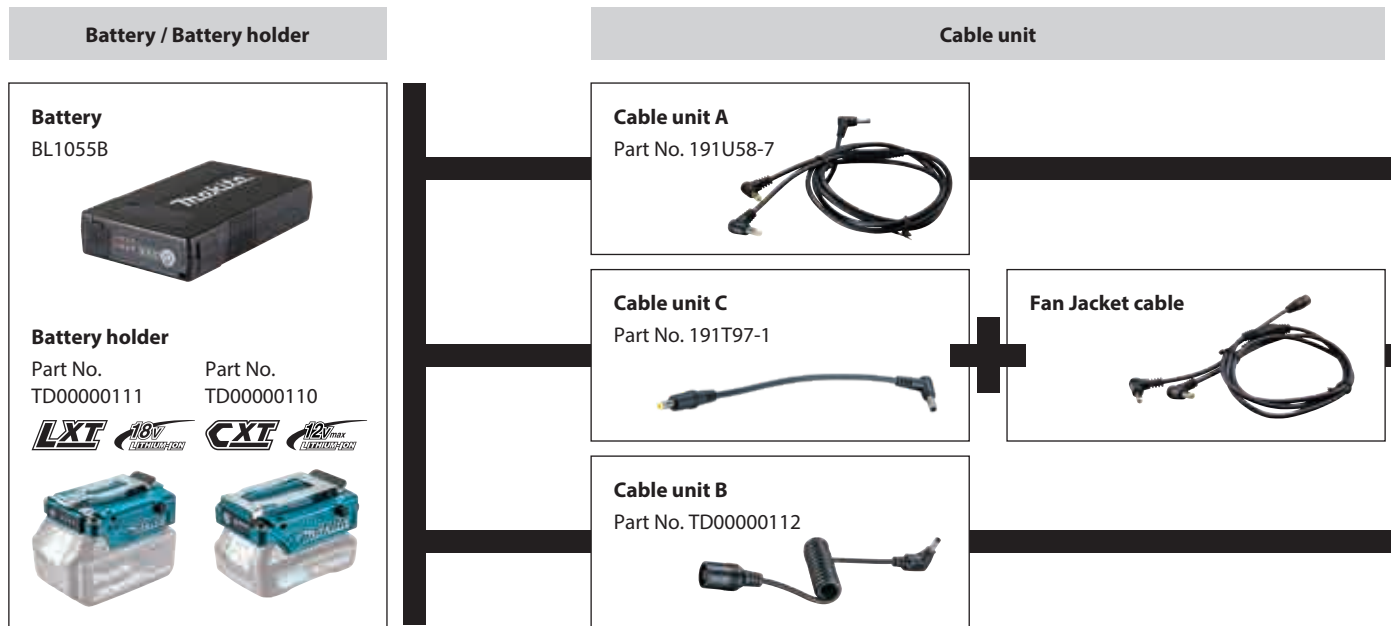

Compatibility table

Continuous run time

Li-ion Battery	1	2	3	4
18V BL1860B (6.0Ah)	68 h	29.5 h	16 h	10 h

Li-ion Battery	1	2	3	4
12Vmax BL1041B (4.0Ah)	27.5 h	12 h	6.5 h	4 h

Li-ion Battery	1	2	3	4
 BL1055B (16.75Ah)	40 h	18 h	9.5 h	6 h

Charging Time

Li-ion Battery	DC18RC DC18RD* DC18RE**	DC18SF 1 to 2 batteries / 3 to 4 batteries	DC18SD DC18SH* DC18SE (Automotive)	
18V 	BL1860B (6.0Ah)	55 min	130 min / 260 min	130 min
	BL1850B (5.0Ah)	45 min	110 min / 220 min	110 min
	BL1840B (4.0Ah)	36 min	90 min / 180 min	90 min
	BL1830B (3.0Ah)	22 min	60 min / 120 min	60 min
	BL1820B (2.0Ah)	24 min	45 min / 90 min	45 min
	BL1815N (1.5Ah)	15 min	30 min / 60 min	30 min

Li-ion Battery	DC10SB DC18RE**	DC10WD	
12Vmax 	BL1041B (4.0Ah)	60 min	130 min
	BL1021B (2.0Ah)	30 min	70 min
	BL1016 (1.5Ah)	22 min	50 min
Li-ion Battery	AC adapter 5V / 2.4A		
 BL1055B (16.75Ah)		10 h	

*DC40RB / DC18RD / DC18SH: Two Port Multi Fast Charger **DC18RE: CXT & LXT Dual port Fast Charger

Accessories

Battery holder

Part No. TD00000111

Part No. TD00000110

USB output port

- Type A for DC5V / 2.4A single port
- USB output is available while supplying power to the fan unit.

Power level indicator

Current power level is displayed in the power level indicator.

Belt clip with lock

holds the battery securely on a waist belt.

Filter set

Attaching a filter to Fan unit prevents the dust invasion into jacket at work site.

	Part No.	EU Part No.
Filter set	198642-3	198641-5
Filter 20pcs. set	198644-9	198643-1