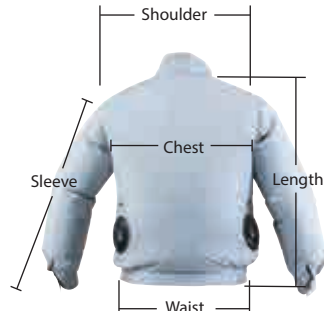

Cordless Heated Blanket

CB100D
DCB200

Jacket Size

Vest photo: DFV210A

Jacket photo: DFJ216A

Asian Size/EU&US Size (in cm)

DFV215A	S	M	L	XL	2XL	3XL
Length	63/67	65/69	67/71	69/72	71/73	73/74
Shoulder	39/43	41/45	43/47	45/49	47/51	49/53
Chest	106/113	111/118	116/123	121/128	126/133	131/138
Waist	100/107	105/112	110/117	115/122	120/127	125/132
DFV214A	FA (S~L)		FB (XL~3XL)			
Length	49/53		55/57			
Shoulder	39/41		42/44			
Chest	103~122/110~129			112~131/119~138		
Waist	98~117/105~124			107~126/114~133		
DFV210A	S	M	L	XL	2XL	3XL
Length	63/67	65/69	67/71	69/72	71/73	73/74
Shoulder	39/43	41/45	43/47	45/49	47/51	49/53
Chest	106/113	111/118	116/123	121/128	126/133	131/138
Waist	100/107	105/112	110/117	115/122	120/127	125/132
DFJ212A	S	M	L	XL	2XL	3XL
Length	62/66	64/68	66/70	68/71	70/72	72/73
Shoulder	40/44	42/46	44/48	46/50	48/52	50/54
Sleeve	79/87	82/90	85/93	88/95	91/97	92/99
Chest	108/117	113/122	118/127	123/132	128/137	133/142
Waist	102/111	107/116	112/121	117/126	122/131	127/136